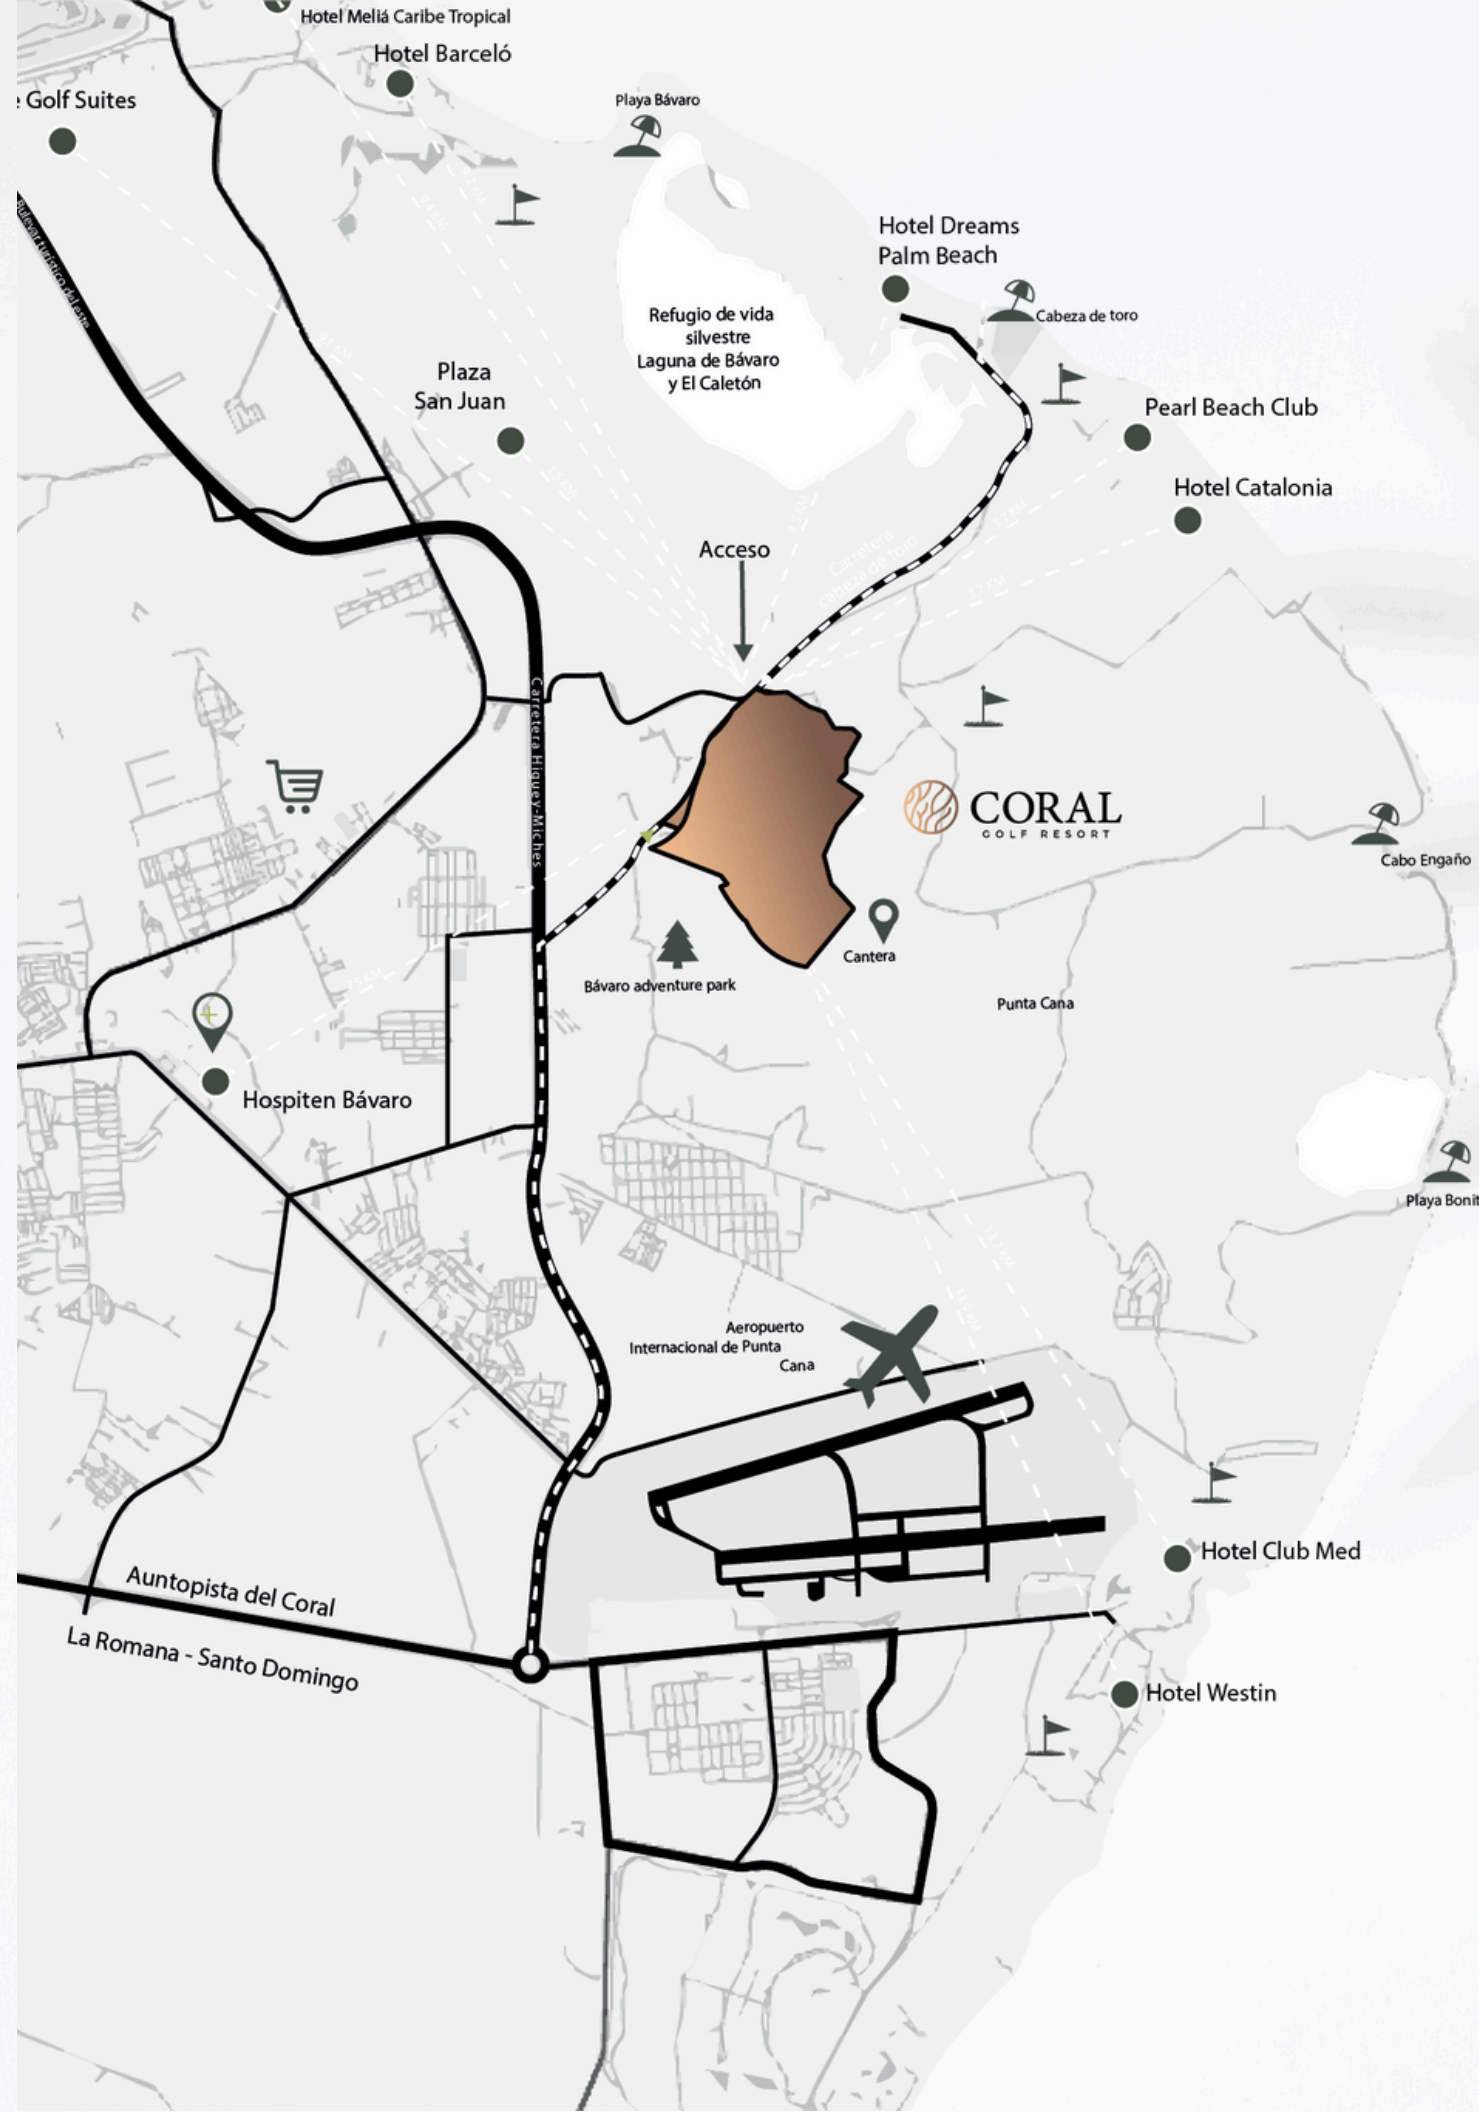

Lujo
Luxury

Sostenibilidad
Sustainability

CORAL
GOLF RESORT

CABEZA DE TORO
PUNTA CANA

Punta Cana Int. Airport

MOON GARDEN 2

Ubicado en Cabeza de Toro
Located in Cabeza de Toro

Coral Golf Resort
Coral Golf Resort

Location CORAL GOLF RESORT

10 MIN
Aeropuerto de Punta Cana
Punta Cana Int. Airport

3 MIN
Pearl Beach Club

5 MIN
nightclub
CocoBongo, Imagine, Maroca.

10 MIN
Centros Medicos

10 MIN
Blue Mall Punta Cana, Downtown Mall,
Punta Cana Village